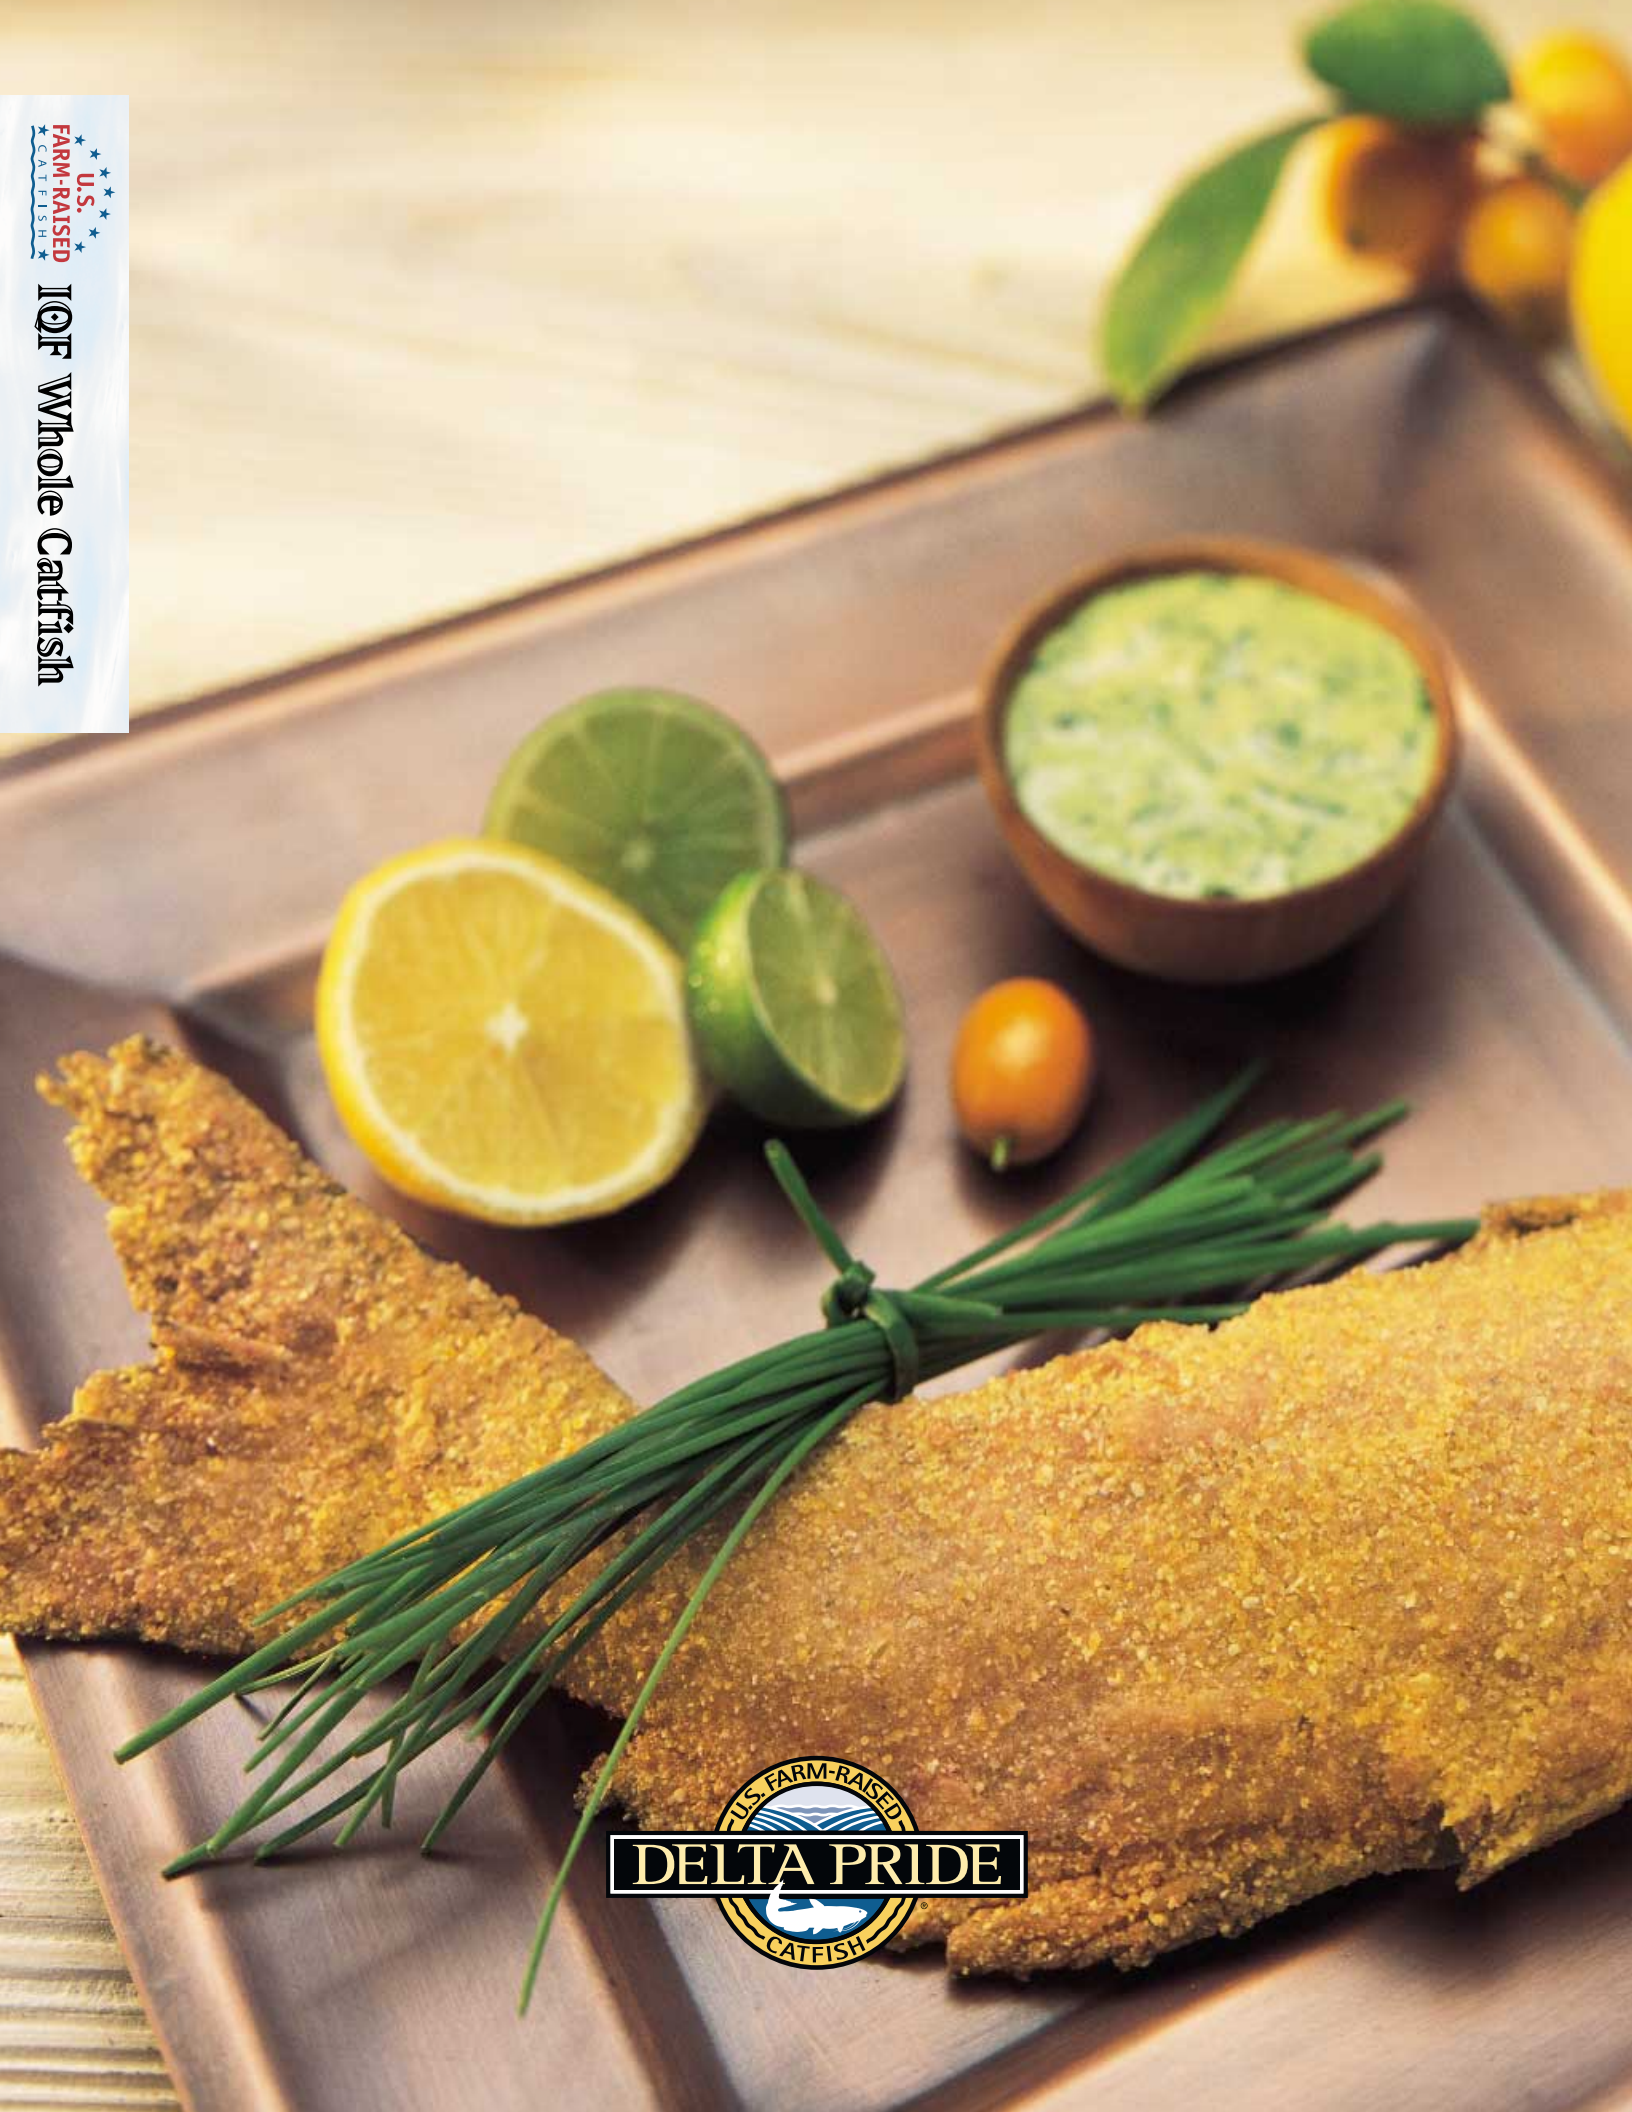

U.S.
FARM-RAISED
CATFISH

IQF Whole Catfish

Delta Pride IQF Whole Catfish

When you choose Delta Pride, you're choosing America's premium farm-raised catfish.

From the farm through delivery, Delta Pride's quality inspection and flavor testing ensure a succulent, Southern treat with a mild, almost sweet flavor and a light, even texture.

Delta Pride Whole Catfish is economical, extremely versatile and loaded with that famous Delta Pride flavor. However you serve it, you're serving the best when you ask for Delta Pride Whole Catfish.

- For best results, thaw before cooking.