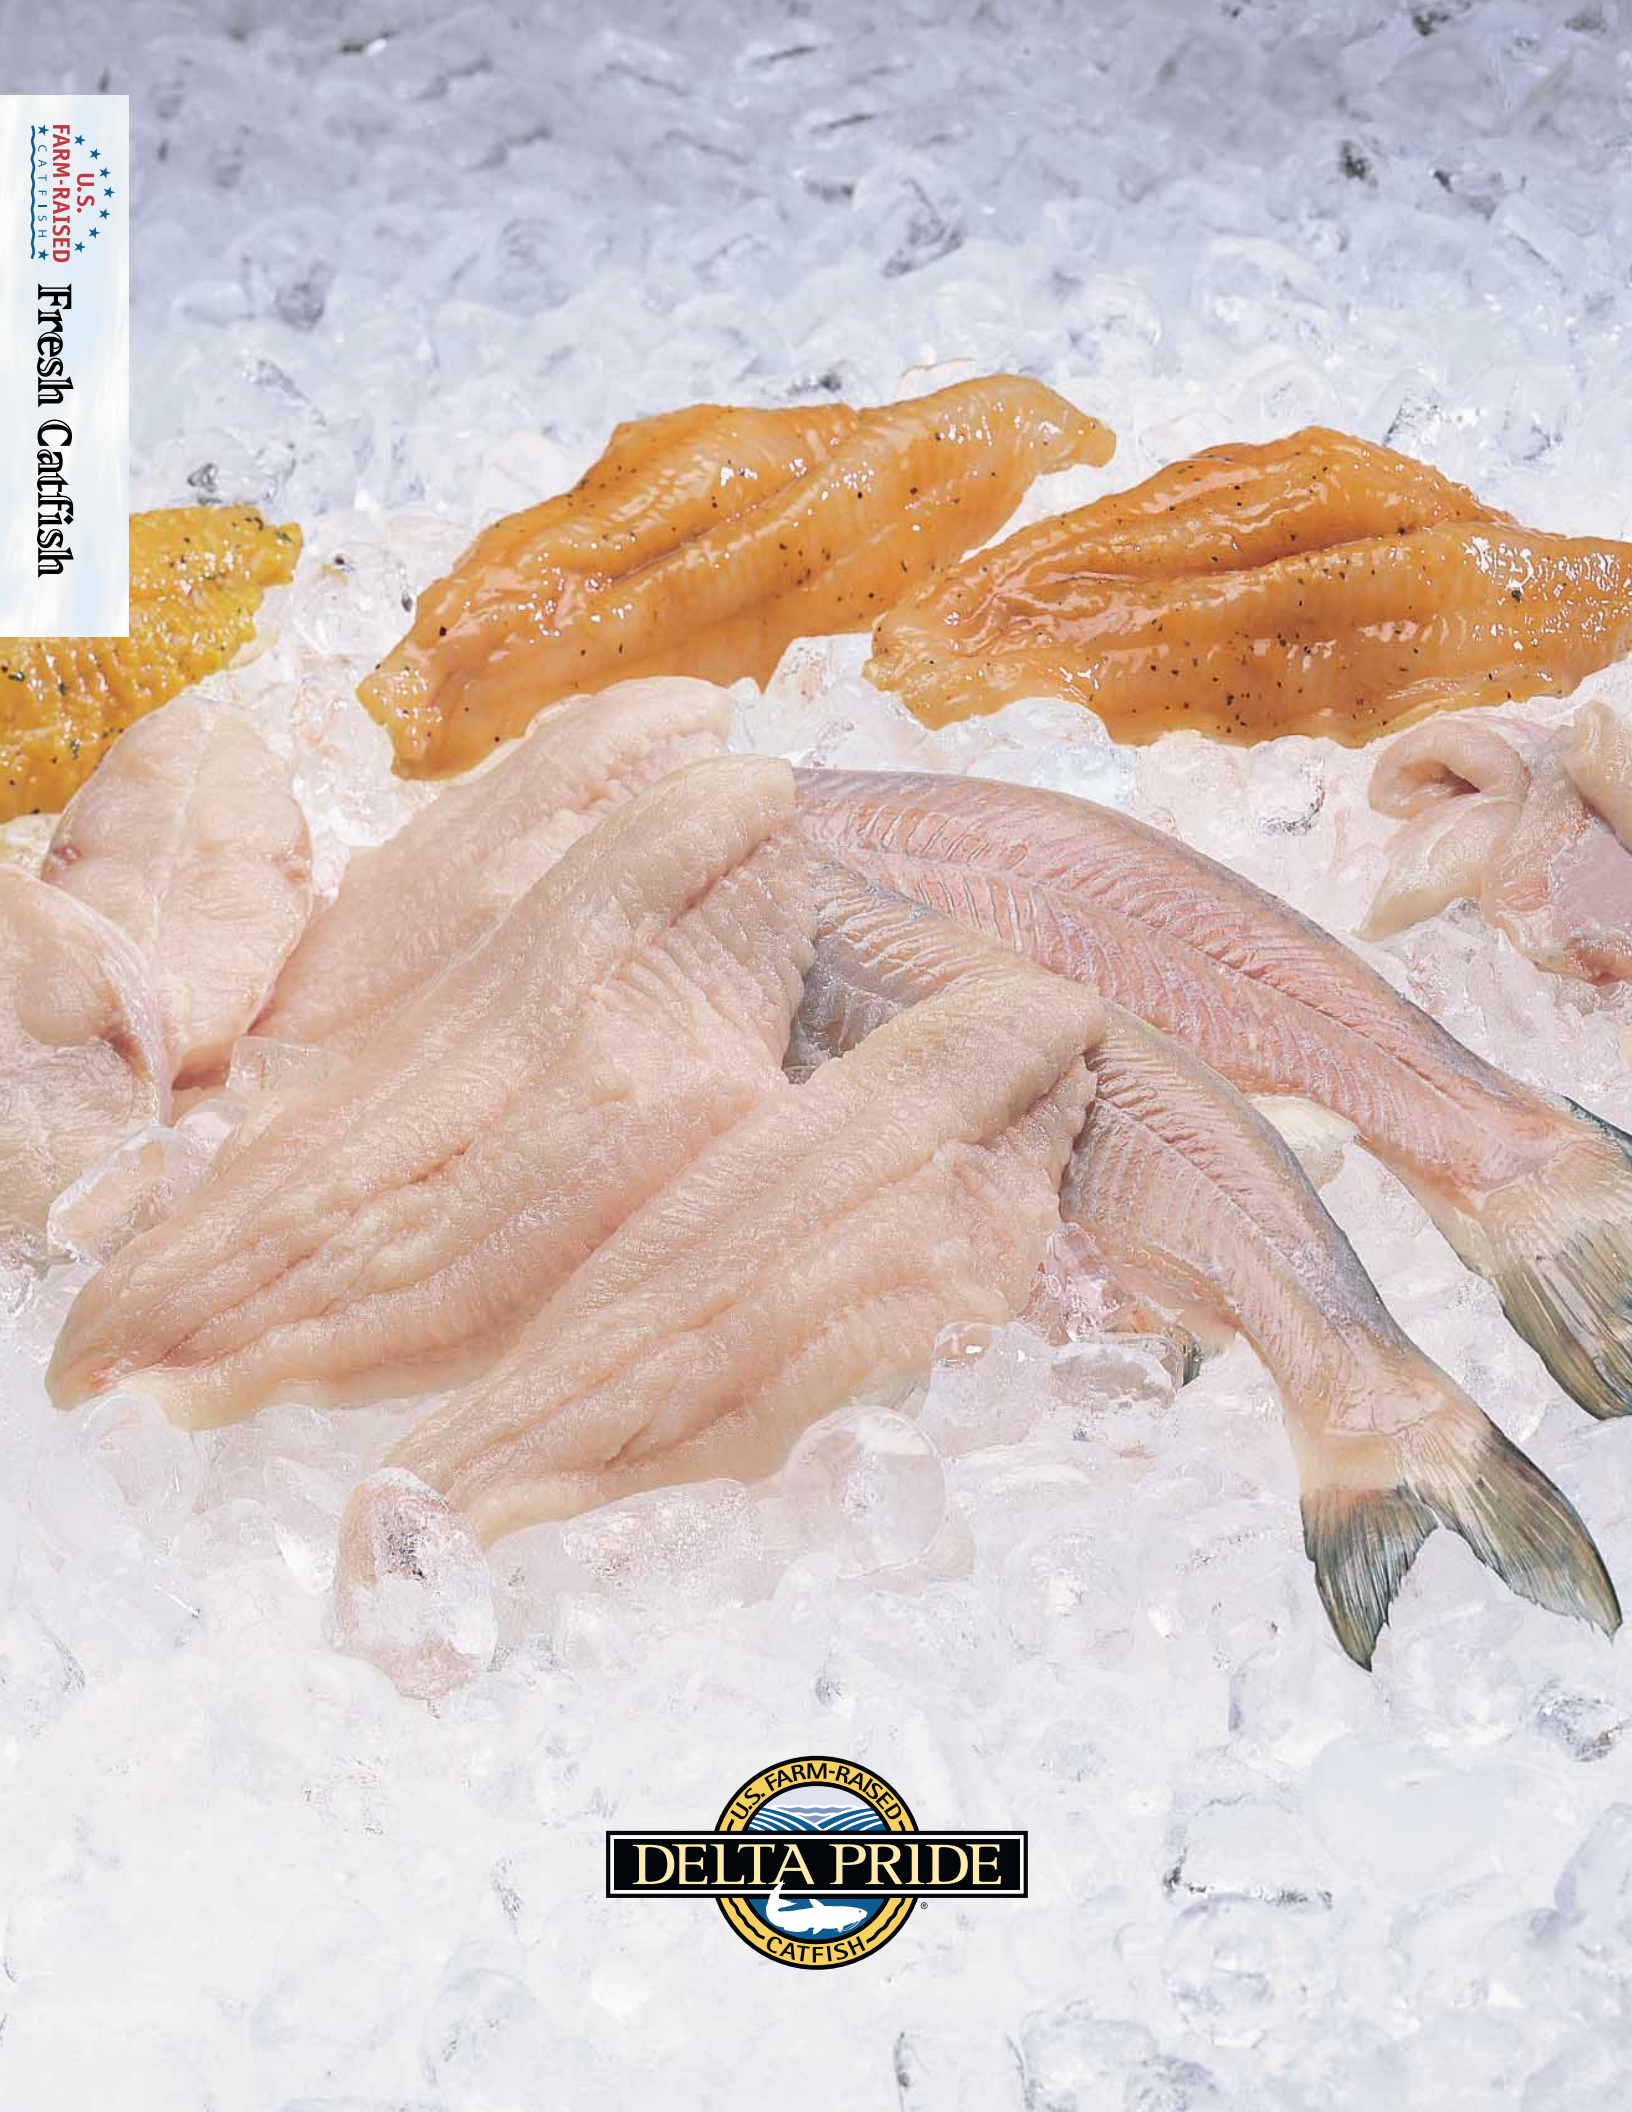

U.S.
FARM-RAISED
CATFISH

Fresh Catfish

Delta Pride Fresh Catfish

When you choose Delta Pride, you're choosing America's premium farm-raised catfish.

From the farm through delivery, Delta Pride's quality inspection and flavor testing ensure a succulent, Southern treat with a mild, almost sweet flavor and a light, even texture.

Delta Pride Fresh Catfish is versatile, easy to prepare and loaded with that famous Delta Pride flavor. However you serve it, you're serving the best when you ask for Delta Pride Fresh Catfish.

CODE	DESCRIPTION	SIZE	CASE WEIGHT	APPROXIMATE COUNT PER CASE	UPC CODE	PRICE/LB
W190	Dry Pack Fresh Whole	5-7 oz.	30 lbs.	80	0 37017 15190 6	\$ _____
W247	Dry Pack Fresh Whole	7-9 oz.	30 lbs.	60	0 37017 15247 7	\$ _____
W328	Dry Pack Fresh Whole	9-11 oz.	30 lbs.	48	0 37017 15328 3	\$ _____
W349	Dry Pack Fresh Whole	11-13 oz.	30 lbs.	40	0 37017 15349 8	\$ _____
S045	Dry Pack Fresh Fillets	3-5 oz.	30 lbs.	120	0 37017 25045 6	\$ _____
S065	Dry Pack Fresh Fillets	5-7 oz.	30 lbs.	80	0 37017 25065 4	\$ _____
S108	Dry Pack Fresh Fillets	7-9 oz.	30 lbs.	60	0 37017 25108 8	\$ _____
P072	Dry Pack Fresh Strips	1.5-3.5 oz.	30 lbs.	192	0 37017 30072 4	\$ _____
K020	Dry Pack Fresh Steaks	Random	30 lbs.	Variable	0 37017 35020 0	\$ _____